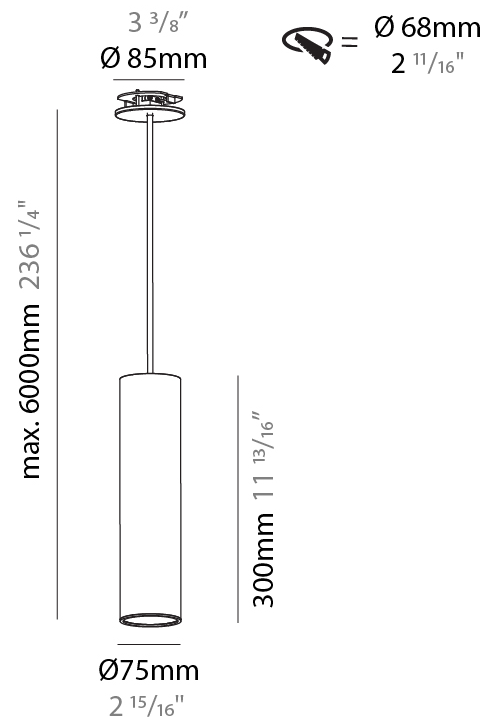

Series: Hangover
Subseries: Hangover Monopoint Recessed Canopy
Brand: Prolicht
Division: Architectural
Mounting Type: Suspension
Mounting Location: Ceiling
Subcategory: Pendant

PHYSICAL

Shape: Cylinder
Diameter (mm): 75
Diameter (in): 2 ¹⁵/₁₆
Height (mm): 300
Height (in): 11 ¹³/₁₆
Max. Overall Height (mm): 2300
Max. Overall Height (in): 90 ⁹/₁₆
Light Distribution: Downlight
Diffuser: Shine Ring 0-6
Fixture Finish: SSR / BKV / CWI / CRY / HAB / UFT / ITA / RUA / FTG / MYG / LOD / PUS / FRO / FUP / KIA / POP / BLS / SPG / MEY / GOH / GUM / CHC / COM / ABZ / JAG / OBR / MOS / ROR
Fixture Material: Aluminum
Cable Details: 2000mm / 6000mm Cable in White / Black / Orange / Red
Cut-out Measurements: 68mm / 2 11/16"

ELECTRICAL

Lamp Type: LED (Zhaga Standard)
Input Wattage (W): 10.9
Total Output Wattage (W): 9
Dimming: Tri-Mode (Non-Dimming and Phase Dimming (120Vac only) and 0-10V Dimming)
Driver Included: Yes
Driver Location: External
Driver Type: Constant Current - Universal
Driver Class: Class 2
Housing: ENCP3 w/Quick Connect
Input Voltage (V): 120 - 277
Constant Current (MA): 500

LED

Number of LEDs: 1
Color Temperature (°K): 2700 / 3000 / 4000
Max. Delivered Lumen (lm): 923
CRI: >90 CRI
Lamp Life (hrs): 50000
Upon Request: ***3500K available in minimum quantities (larger quantities upon request)

OPTICAL

Reflector: 18 / 36 / 52

RATINGS AND CERTIFICATIONS

Certified By: Certified for North American Standards
IP rating: IP20